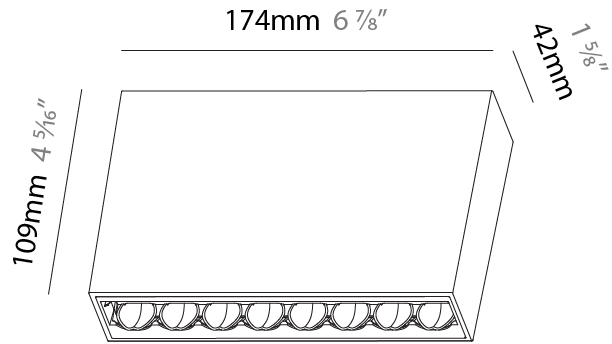

GENERAL

Series: Magiq Hollow Wallwash
Subseries: Magiq Hollow Wallwash
Brand: Prolicht
Division: Architectural
Mounting Type: Surface
Mounting Location: Ceiling
Subcategory: Wallwash

PHYSICAL

Shape: Rectangle
Length (mm): 174
Length (in): 6 ⁷/₈
Width (mm): 42
Width (in): 1 ⁵/₈
Height (mm): 109
Height (in): 4 ⁵/₁₆
Light Distribution: Direct
Fixture Finish: SSR / BKV / CWI / CRY / HAB / UFT / ITA / RUA / FTG / MYG / LOD / PUS / FRO / FUP / KIA / POP / BLS / SPG / MEY / GOH / GUM / CHC / COM / ABZ / JAG / OBR / MOS / ROR
Holder Finish: WHI / BLK
Fixture Material: Aluminum Die Cast

ELECTRICAL

Lamp Type: LED (Zhaga Standard)
Input Wattage (W): 19
Total Output Wattage (W): 17.3
Dimming: Tri-Mode (Non-Dimming and Phase Dimming (120Vac only) and 0-10V Dimming)
Driver Included: Yes
Driver Location: Integrated
Driver Type: Constant Current - Universal
Driver Class: Class 1
Input Voltage (V): 120 - 277
Constant Current (mA): 700mA

LED

Number of LEDs: 4
Color Temperature (°K): 2700 / 3000 / 3500 / 4000
Max. Delivered Lumen (lm): 1270 / 1270 / 1513 / 1544
Nominal Lumen (lm): 1492 / 1492 / 1778 / 1814
CRI: >90 CRI
Efficiency (%): 80
Lamp Life (hrs): 50000

OPTICAL

Adjustability: Fixed

RATINGS AND CERTIFICATIONS

Certified By: Certified for North American Standards
IP rating: IP20